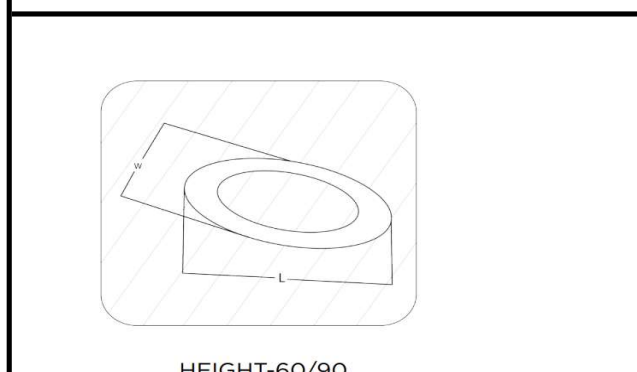

Sovitron Interior Pvt.Ltd.

Model Name

Jetta Ring Oval Recessed /DLARJOVDRD-50

Description

Architectural Light

Technical description

Image

Dimension	Custom dimension H=60/90/95mm
Frame	Aluminium
Color Tempertaure	5700K
Power	50W
Total Luminous Flux	4000 lm
Efficacy	80 lm/W
IP rating	50
Color Rendering	≥80
Mounting	Recessed
Optics	White Opal Diffuser
Dimming	NON-Dimmable
Operating Voltage	220-240 VAC
Standard Lifetime	L70 minimum at 50,000 burning hours

Dimension diagram

Remarks:-

Custom dimension, coating and installation available upon request

Address: Plot #7 Saroorpur-Nangla Industrial Area,Ballabgarh-Sohna Road,Faridabad-121005

Email: info@sovitron.com